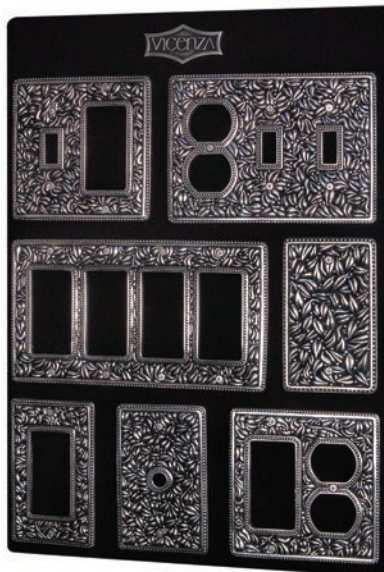

CABINET JEWELRY
& ACCESSORIES

DISPLAY BOARDS

Finish Options

Board - BF

Board - BE

Board - B11

(800) 932-2358
www.VicenzaDesigns.com

Board - B14

Old-World Craftsmanship,
Handcrafted In The U.S.A.

Board - B15

Board - B17

Board - B22

Board - B25

Board - B27

Board - B28

Board - B29

Board - B30

Board - B31

Board - B32

Board - B35

Board - B36

Board - B37

Board - B38

Board - B40