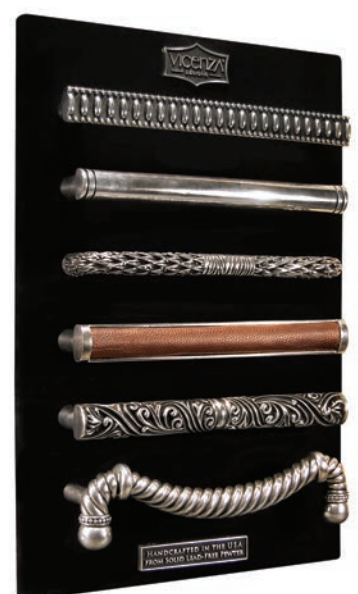

CABINET JEWELRY
& ACCESSORIES

DISPLAY BOARDS

Finish Options

Board - BF

Board - BE

Board - B11

(800) 932-2358
www.VicenzaDesigns.com

Board - B14

Old-World Craftsmanship,
Handcrafted In The U.S.A.

Board - B15

Board - B17

Board - B22

Board - B25

Board - B27

Board - B28

Board - B29