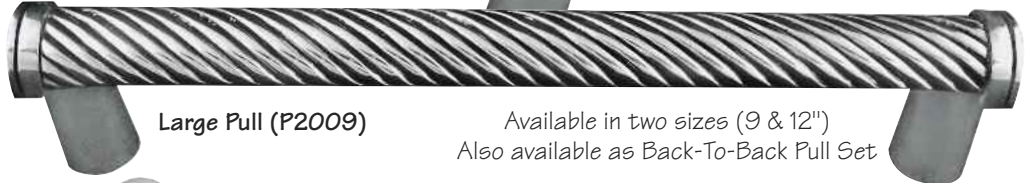

Made in the USA.

Solid Lead-Free Pewter.

Large Pull (P2015)  
Available in 9"

Large Pull (P2004) Available in two sizes (9 & 12")

Large Pull (P2009)

Available in two sizes (9 & 12")  
Also available as Back-To-Back Pull Set

Spring Toilet Paper Holder  
(TP9006S)

Robe Hook  
(P09006)

Towel Ring  
(TR9006)

Door Handle  
(DH\*\*8002)

French Toilet Paper Holder  
(TP9006F)

Doorbell  
(D4014)

Doorbell  
(D4007)

Napkin Ring  
(N6000)

Napkin Ring  
(N6001)

Towel Bar (TB8006)  
Available in three sizes (18, 24 & 30")