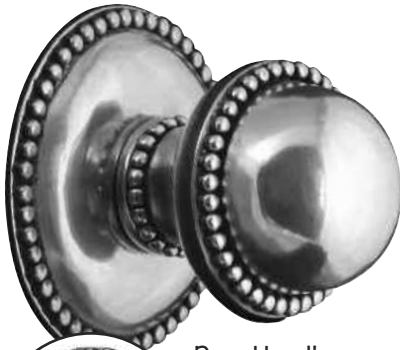

Made in the USA.

Solid Lead-Free Pewter.

Large Pull (P2015)  
Available in 9"

Large Pull (P2004) Available in two sizes (9 & 12")

Large Pull (P2009)

Available in two sizes (9 & 12")  
Also available as Back-To-Back Pull Set

Spring Toilet Paper Holder  
(TP9006S)

Robe Hook  
(P09006)

Towel Ring  
(TR9006)

Door Handle  
(DH\*\*8002)

French Toilet Paper Holder  
(TP9006F)

Doorbell  
(D4014)

Doorbell  
(D4007)

Napkin Ring  
(N6000)

Napkin Ring  
(N6001)

Towel Bar (TB8006)  
Available in three sizes (18, 24 & 30")