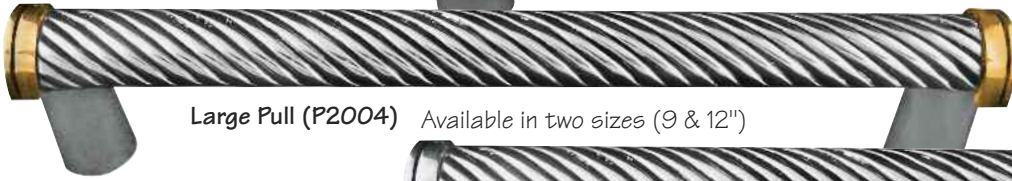

Made in the USA.

Solid Lead-Free Pewter.

Large Pull (P2015)  
Available in 9"

Large Pull (P2004) Available in two sizes (9 & 12")

Large Pull (P2009)

Available in two sizes (9 & 12")  
Also available as Back-To-Back Pull Set

Spring Toilet Paper Holder  
(TP9006S)

Robe Hook  
(P09006)

Towel Ring  
(TR9006)

Door Handle  
(DH\*\*8002)

French Toilet Paper Holder  
(TP9006F)

Doorbell  
(D4014)

Doorbell  
(D4007)

Napkin Ring  
(N6000)

Napkin Ring  
(N6001)

Towel Bar (TB8006)  
Available in three sizes (18, 24 & 30")