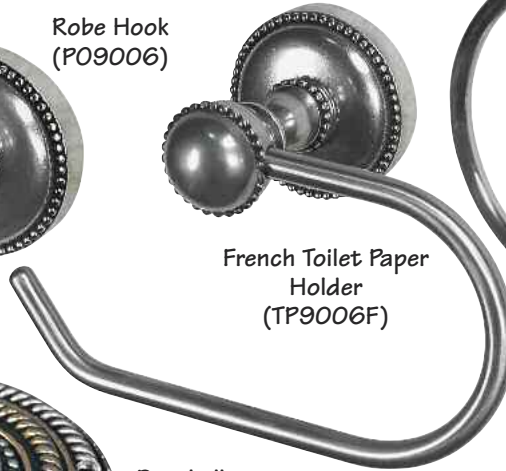

Made in the USA.

Solid Lead-Free Pewter.

Large Pull (P2015)  
Available in 9"

Large Pull (P2004) Available in two sizes (9 & 12")

Large Pull (P2009)

Available in two sizes (9 & 12")  
Also available as Back-To-Back Pull Set

Spring Toilet Paper Holder  
(TP9006S)

Robe Hook  
(P09006)

Towel Ring  
(TR9006)

Door Handle  
(DH\*\*8002)

French Toilet Paper Holder  
(TP9006F)

Doorbell  
(D4014)

Doorbell  
(D4007)

Napkin Ring  
(N6000)

Napkin Ring  
(N6001)

Towel Bar (TB8006)  
Available in three sizes (18, 24 & 30")