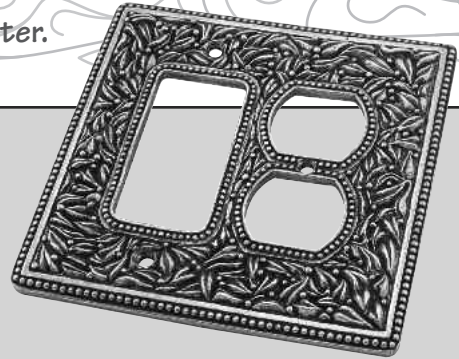

Bath Accessories

Your bathroom deserves to look as stylish as you do. Pamper your bathroom with Vicenza Designs toilet paper holders, towel rings and towel bars. Adding a touch of pewter, crafted by artisans, to your bathroom will be just the thing to make your bathroom smile.

- Toilet Paper Holders - Both spring and French designs are available.
- Towel Rings - Featuring a 6 1/4" ring.
- Towel Bars - Available in 18, 24 and 30" lengths.

View the Selection of Coordinating San Michele Wall Plates in Standard and Jumbo Sizes on Pages 56-58