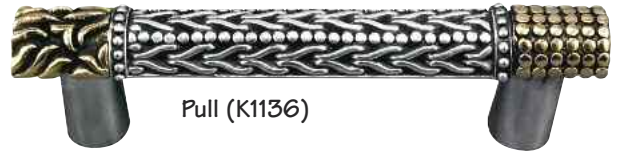

Made in the USA.

Solid Lead-Free Pewter.

Medici

Medici first became a prominent family of Italians in the late 14th century. They were politicians, bankers and royalty. The Medici bank is attributed with the improvement of the general ledger system through the development of the double-entry bookkeeping system for tracking credits and debits. Display your financial prowess on your cabinets with the Medici line of knobs and pulls by Vicenza Designs.

Large Knob
(K1135)

Small Knob
(K1134)

Large Knob
(K1131)

Small Knob
(K1132)

Pull (K1133)

Pull (K1136)

Available in two sizes (3 & 7")

Large Knob
(K1137)

Small Knob
(K1138)

Large Pull (P2018)

Available in 9"

Napoli

One of the oldest continuously inhabited cities in the world, Napoli dates to the 9th century BC. The city has witnessed the rise and fall of numerous civilizations, each leaving traces in its art and architecture. The ornate Napoli line from Vicenza Designs compliments the ancient Italian city of Napoli.

NEW

Round Leather Knob
(K1278)

Leather Knob
(K1187)

Leather Pull (K1186)
Available in four sizes (3, 4, 5 & 6")

Doorbell
(D4009)