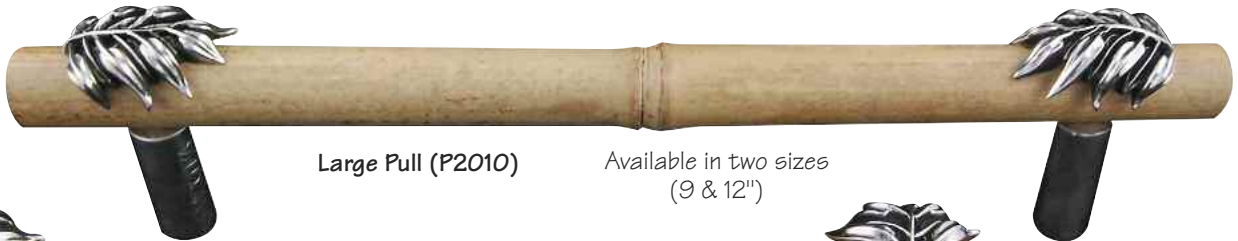

Palmaria

Isola Palmaria is an island in the Italian Riviera with beautiful, uncontaminated beaches and crystalline coastal waters. Vicenza Designs brings you the Palmaria line of bamboo and bamboo styled knobs, pulls and bathroom accessories inspired by Isola Palmaria.

Large Knob
(K1142)

Pull (K1141)
Available in three sizes (3, 4 & 5")

Small Knob
(K1128)

Pull (K1127)
Available in three sizes (3, 4 & 5")

Large Knob
(K1089)

Pull (K1088)

Large Knob
(K1130)

Pull (K1129)

Spring
Loaded

Toilet Paper Holder
(TP90085)

Spring
Loaded

Toilet Paper Holder
(TP90106)

Spring
Loaded

Toilet Paper Holder
(TP90096)

Large Pull (P2010)
Available in two sizes
(9 & 12")

Large Pull (P2011)
Available in two sizes
(9 & 12")

Large Pull (P2012)
Available in two sizes
(9 & 12")

Made in the USA.

Solid Lead-Free Pewter.

Spring Toilet Paper Holder (TP9007S)

Towel Ring (TR9007)

Large Hook (P09007)

French Toilet Paper Holder (TP9007F)