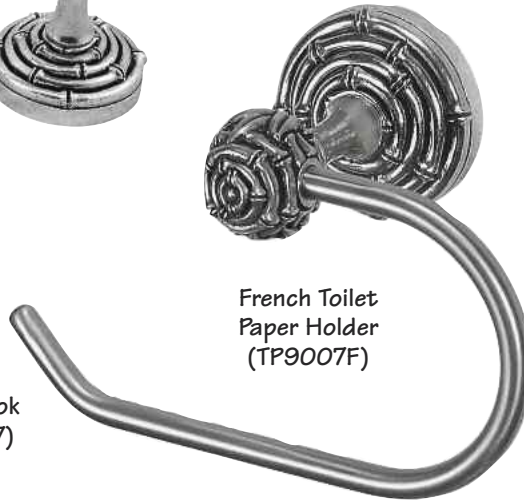

Spring
Loaded

Toilet Paper Holder
(TP90085)

Spring
Loaded

Toilet Paper Holder
(TP90106)

Spring
Loaded

Toilet Paper Holder
(TP90096)

Large Pull (P2010)
Available in two sizes
(9 & 12")

Large Pull (P2011)
Available in two sizes
(9 & 12")

Large Pull (P2012)
Available in two sizes
(9 & 12")

Made in the USA.

Solid Lead-Free Pewter.

Spring Toilet Paper Holder (TP9007S)

Towel Ring (TR9007)

Large Hook (P09007)

French Toilet Paper Holder (TP9007F)

Towel Bar (TB8007)
Available in three sizes (18, 24 & 30")

Large Hook (P09008)

Towel Bar (TB8008)
Available in three sizes (18, 24 & 30")

Towel Bar (TB8009)
Available in three sizes (18, 24 & 30")

Towel Bar (TB8010)
Available in three lengths (18, 24 & 30")