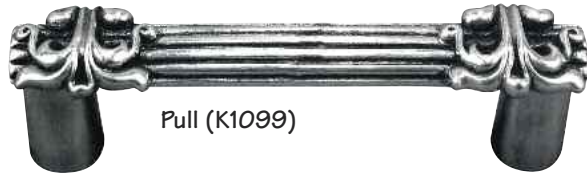

Sforza

Rising from peasant origins, the House of Sforza became military leaders and rulers in Milan. Members of this family also held important ecclesiastical and political positions in the Papal States. The classical Sforza line by Vicenza Designs would be fit for any leader or ruler; however, its graceful sweeping lines bring elegance to the simplest of homes today.

Pull (K1099)

Large Knob
(K1095)

Small Knob
(K1096)

Pull (K1063)

Pull (K1094)

Large Knob
(K1068)

Large Knob
with Backplate
(KB1028)

Large Knob
(K1028)

Large Knob
(K1100)

Large Knob
with Backplate
(KB1100)

Large Knob
(K1029)

Small Knob
(K1101)

Small Knob
with Backplate
(KB1101)

Large Knob
(K1064)

Large Knob
with Backplate
(KB1029)

Large Knob
(K1030)